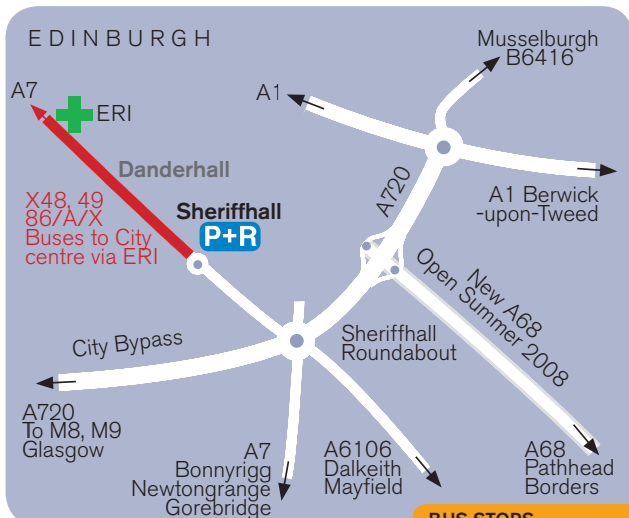

FREQUENT BUS DEPARTURES FROM SHERIFFHALL **P+R** TO EDINBURGH

MONDAY TO FRIDAY

X48	0623, 0643, 0658 then 4 buses an hour until 1800, then 2 buses an hour until 2207 with last X48 at 2250
49	0653, 0720, 0740, 0800 then 3 buses an hour until 1946, 2014, then 2 buses an hour until 2244 with last 49 at 2314
86/A/X	0550, 0600, 0615, 0630, 0639, 0647, 0654 then 8 buses an hour until 0859, then 6 buses an hour until 1759, then 2 buses an hour until 2225 with last 86 at 2255

Sheriffhall Park & Ride

Sat Nav
EH22 1FF

P+R

**Staffed terminal building open
0700 to 1900 Monday to Friday
and 1000 to 1700 Saturday**

BUS STOPS

- A** – Citybound via ERI
49 86/A/X
- B** – Citybound via ERI
X48
- C** – Southbound via
Dalkeith 49, 86/A/X